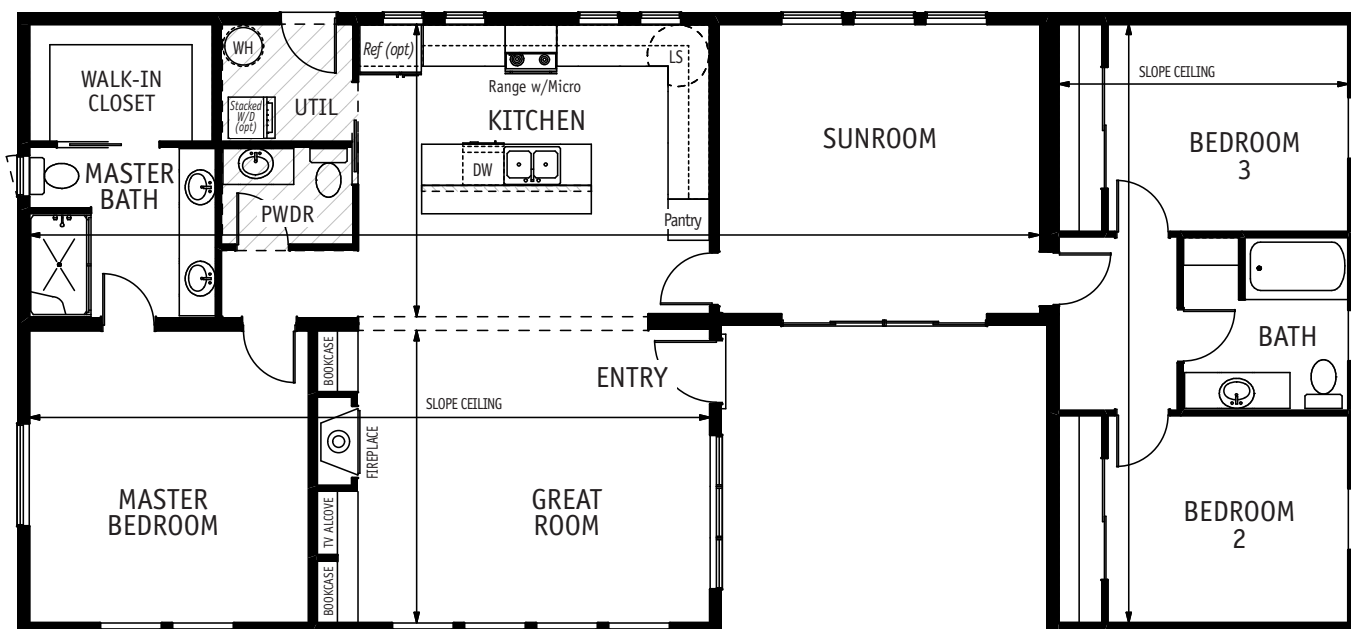

*Alki* ~ CONTEMPORARY SERIES

3 BR | 2.5 BA | 1710 SQ. FT.

**THE SOPHISTICATED ALKI**, part of our Contemporary Series, is a wonderful home with three bedrooms and two and a half baths. It also boasts a great room with fireplace and built-ins, spacious sunroom to be enjoyed year 'round and kitchen designed with lots of storage. Especially popular is the master suite opposite the other bedrooms and ability to separate the spaces entirely. Rafted ceilings, metal roof and lots of windows are part of this outstanding design.