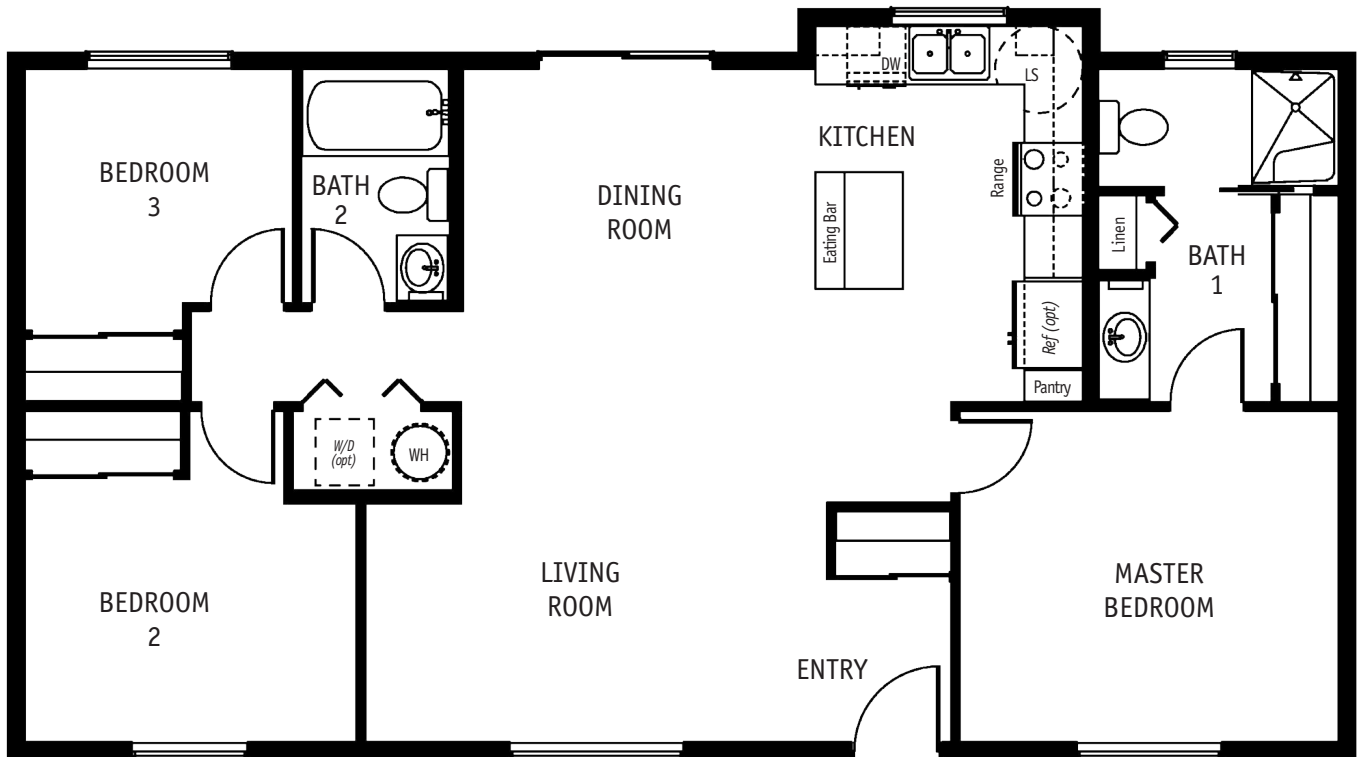

*Columbia*

3 BR | 2 BA | 1119 SQ. FT.

**THE COLUMBIA** is a three bedroom, two bath home integrating an exceptional use of space with a compact footprint that will fit most properties. Its open concept living space is designed for modern lifestyles that want conversation, activity and entertaining made easy. Notice that the kitchen has plenty of cabinetry, pantry storage and an island with eating bar. The master bedroom is located opposite the other bedrooms for added privacy. Intelligent design makes this home feel larger than its square footage.