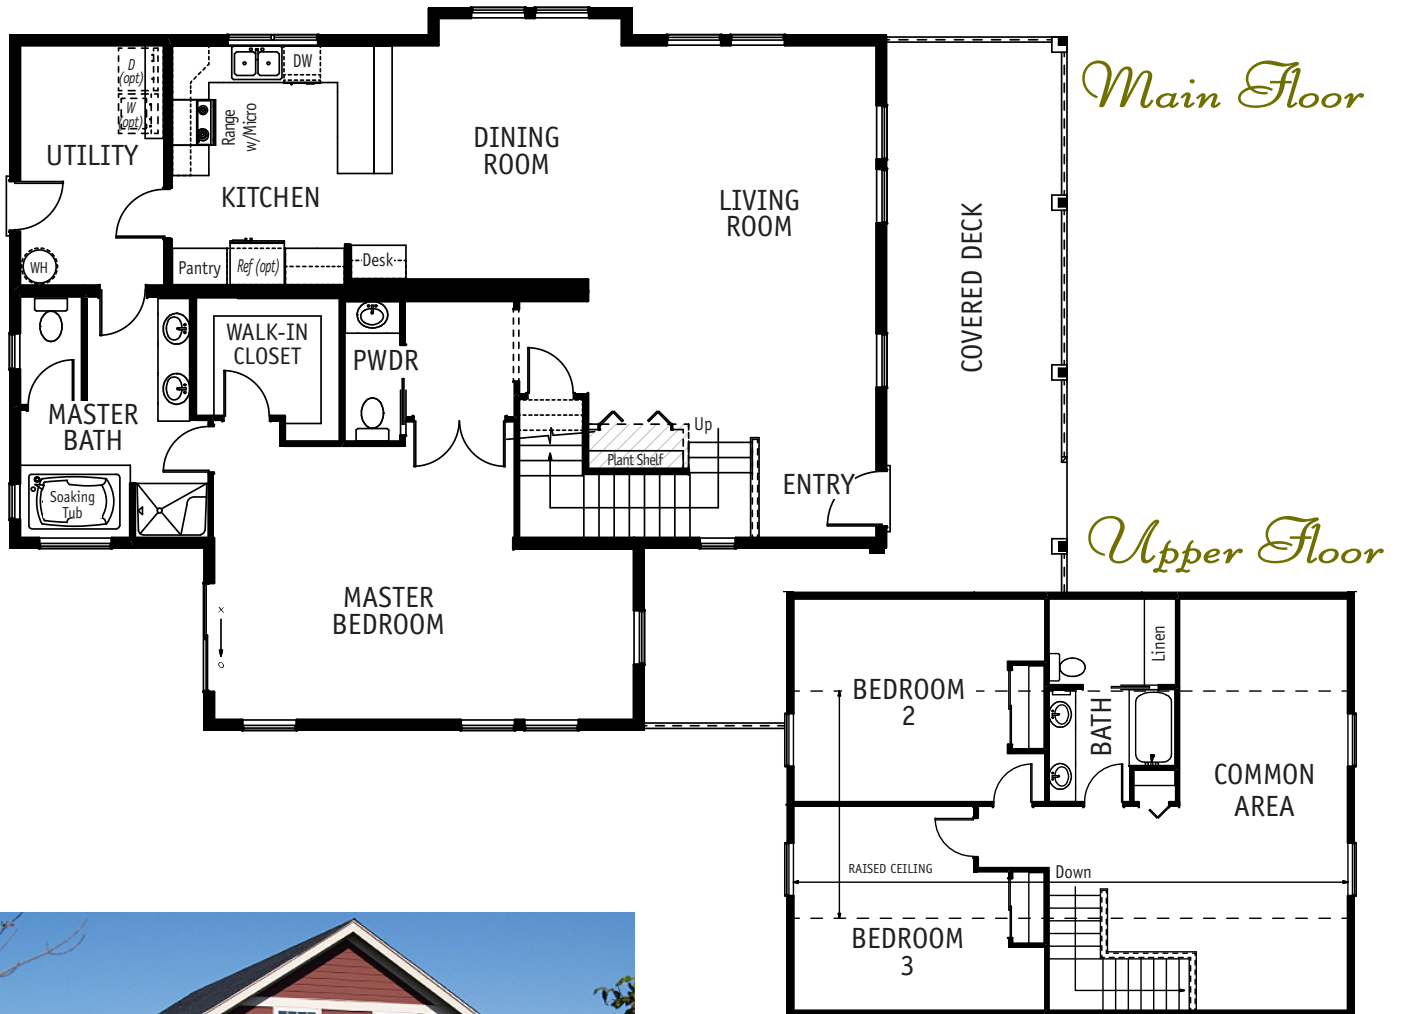

*Farm House*

3 BR | 2.5 BA | 2596 SQ. FT.

**THE 2-STORY FARM HOUSE** is spacious and inviting. Sit back and relax on your wrap around covered porch—it's expansive. This home boasts a large master suite on the main floor, with two large bedrooms, bath, and flexible common area upstairs.