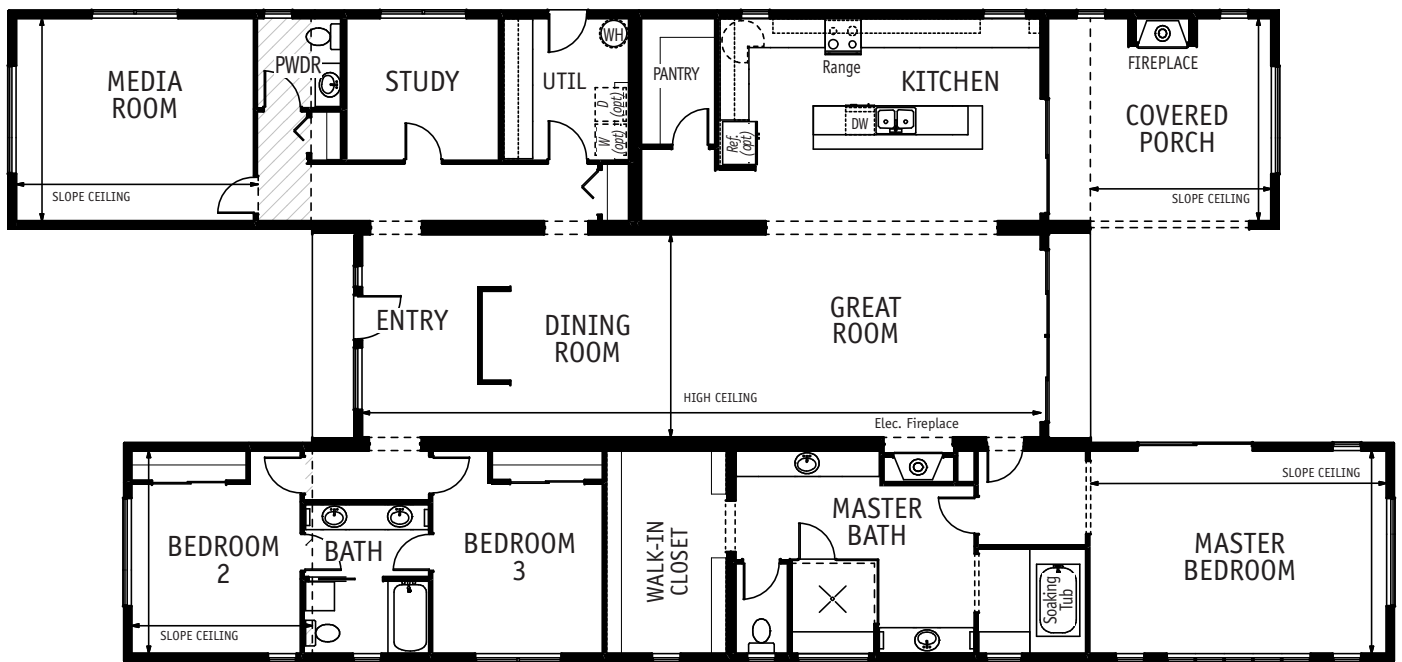

Leschi ~ CONTEMPORARY SERIES

3 BR | 2.5 BA | MEDIA ROOM | 3120 SQ. FT.

THE LESCHI, the newest and largest of our Contemporary Series, is spectacular with its soaring ceilings. The 3120 square foot home has three bedrooms and two and a half baths and a versatile covered porch with fireplace—perfect for entertaining and family gatherings.