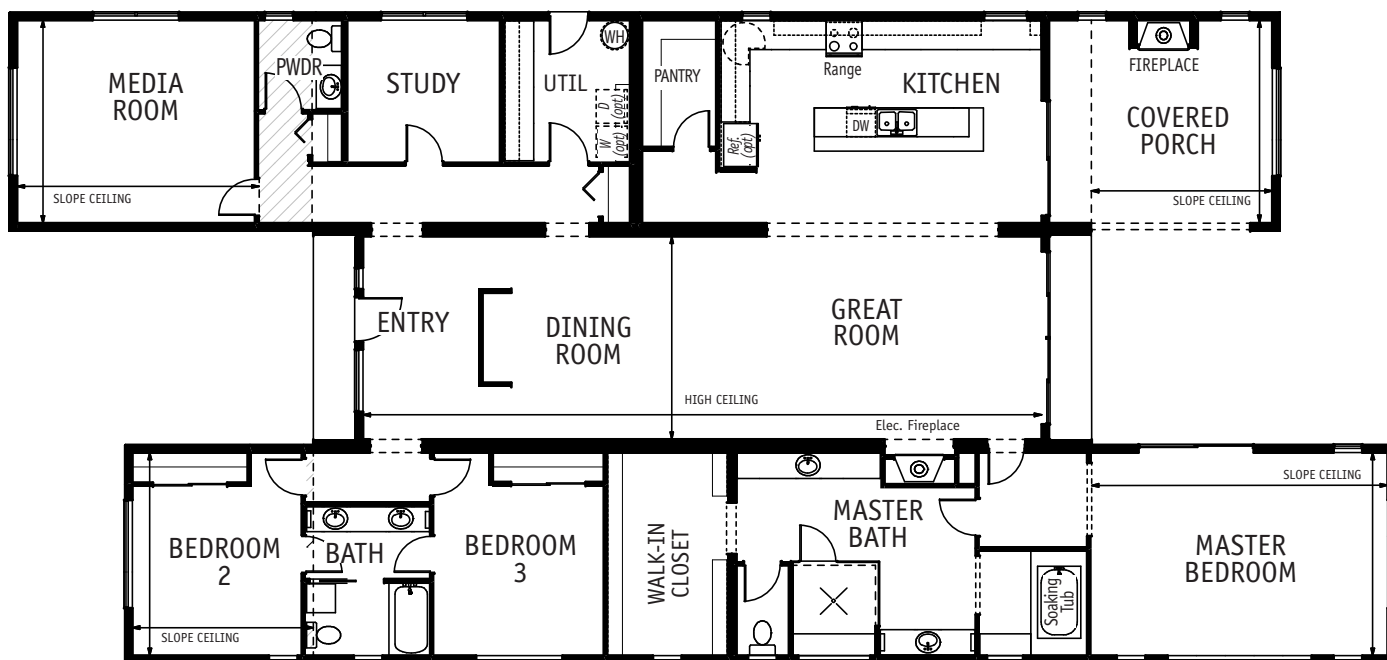

*Leschi* ~ CONTEMPORARY SERIES

3 BR | 2.5 BA | MEDIA ROOM | 3120 SQ. FT.

**THE LESCHI**, the newest and largest of our Contemporary Series, is spectacular with its soaring ceilings. The 3120 square foot home has three bedrooms and two and a half baths and a versatile covered porch with fireplace—perfect for entertaining and family gatherings.