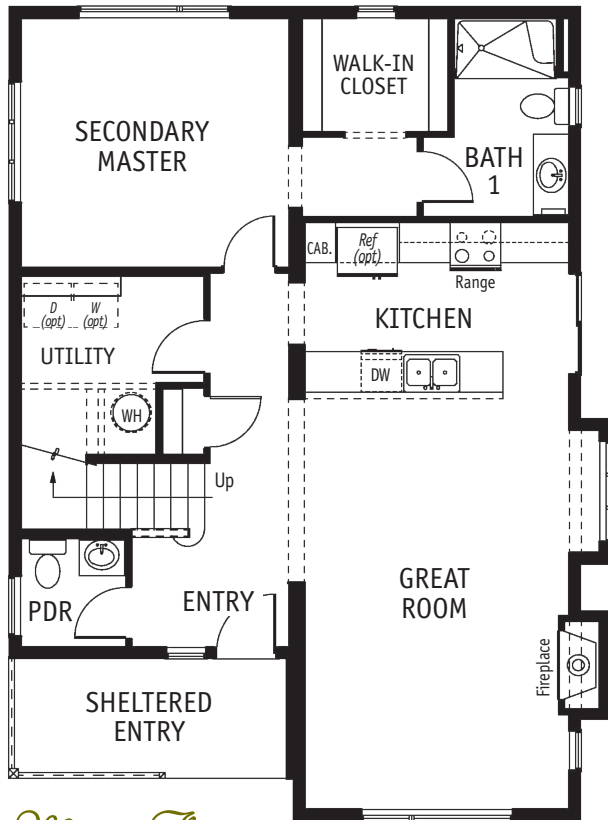

Winslow II ~ CONTEMPORARY SERIES

4 BR | 3.5 BA | SECOND MASTER | 1963 SQ. FT.

Main Floor

Upper Floor

WINSLOW II—Timberland has added bold, two story designs to our Contemporary Collection. Your modern lifestyle will appreciate the harmony of form and function with its impressive street appeal and open floor plan. This four bedroom home features the convenience of a secondary master on the main floor—what a great idea! The kitchen opens to the great room where you can cozy up to the fireplace, and the sheltered entry says “welcome home”. Flexible loft space and viewing deck on the second floor are integral to this unique design.