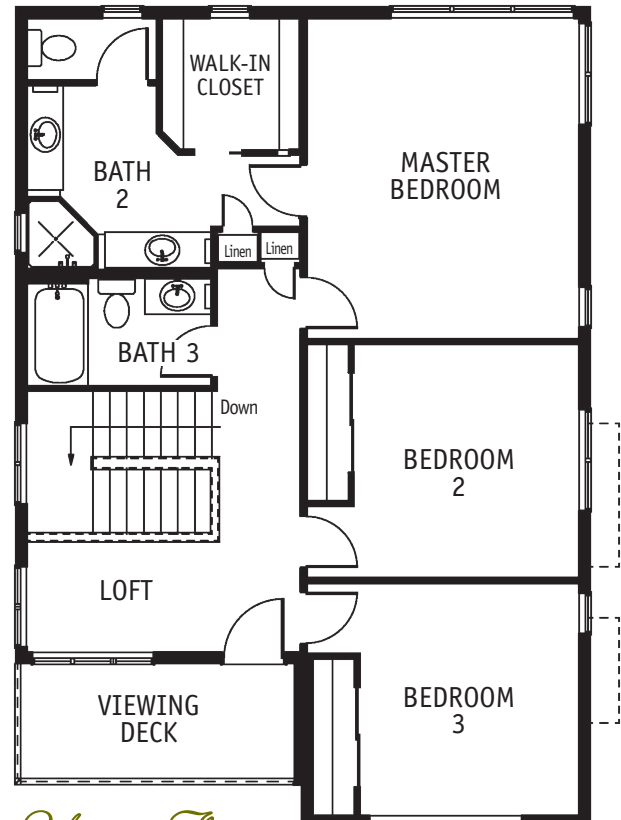

Winslow II ~ CONTEMPORARY SERIES

4 BR | 3.5 BA | SECOND MASTER | 1963 SQ. FT.

Main Floor

Upper Floor

WINSLOW II—Timberland has added bold, two story designs to our Contemporary Collection. Your modern lifestyle will appreciate the harmony of form and function with its impressive street appeal and open floor plan. This four bedroom home features the convenience of a secondary master on the main floor—what a great idea! The kitchen opens to the great room where you can cozy up to the fireplace, and the sheltered entry says “welcome home”. Flexible loft space and viewing deck on the second floor are integral to this unique design.