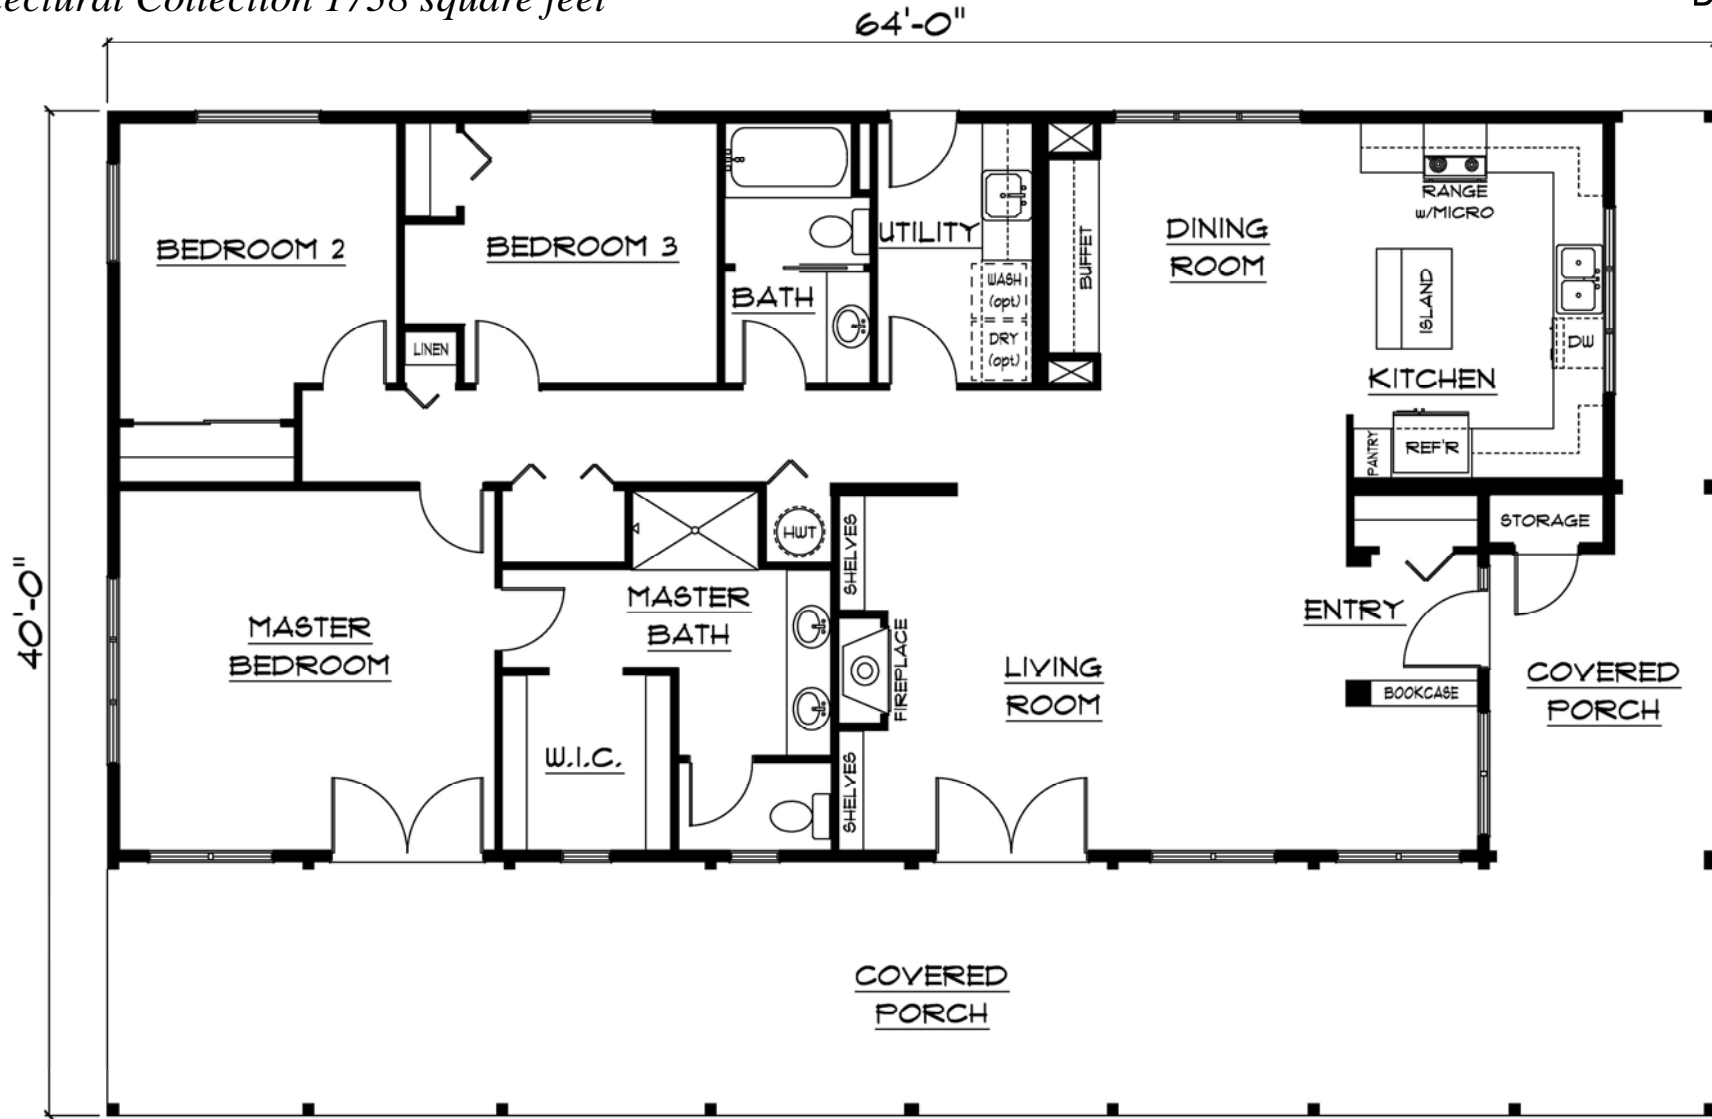

Aspen

Architectural Collection 1738 square feet

Remember that all Timberland Floor Plans can be modified.

Two locations to serve you

Mount Vernon Display Village
800-553-9107 360-428-1910
507 E Hickox Road
Mount Vernon, WA 98273

Auburn Display Village
800-488-5036 253-735-3435
1201 37th NW
Auburn, WA 98001

www.timberlandcustomhomes.com