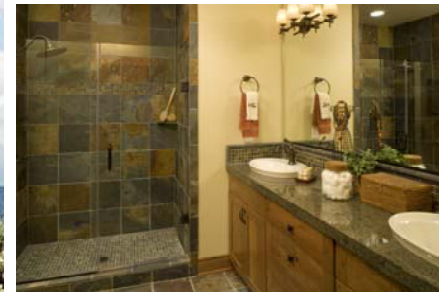

- Featured at 2008 Seattle Home Show
- All finishes and colors selected by award winning interior designer
- Wrap around porch exceeds 800 sf.
- Fireplace with Eldorado stone veneer
- Rustic cherry cabinetry with vintage style glass doors flank the fireplace
- Double doors lead to the porch from living room and master bedroom
- Built-in buffet with beadboard accents
- Reading nook with custom bookcase
- Coffered ceiling in the living room
- Wrapped beams and posts at entry
- Arts and Crafts details throughout
- Craftsman inspired entry door with beveled glass and matching sidelite
- Acacia hardwood, tumbled slate tile and quality carpet throughout
- Knotty alder interior doors with craftsman millwork package and bronze hardware
- Rustic cherry cabinetry with vintage style doors and hardware throughout
- Honed and polished granite counters
- GE Café stainless steel appliances
- Granite farmhouse kitchen sink
- Impressive slate tile accents throughout
- Walk-in shower with three function vertical spa and frameless shower door
- Moen's Waterhill faucets, shower fixtures and accessories in oil rubbed bronze
- Utility room loaded with cabinetry and sink
- Kohler's unique Wellworth and Serif plumbing fixtures featured in biscuit
- Custom lighting package throughout
- Low maintenance steel roof—leaf green color
- Cedar lap siding and cedar shingles
- Outdoor storage locker off main entry
- Construction includes 85 lb. snow load and R-24 sidewall insulation
- Dutch hip roof
- Digital thermostats