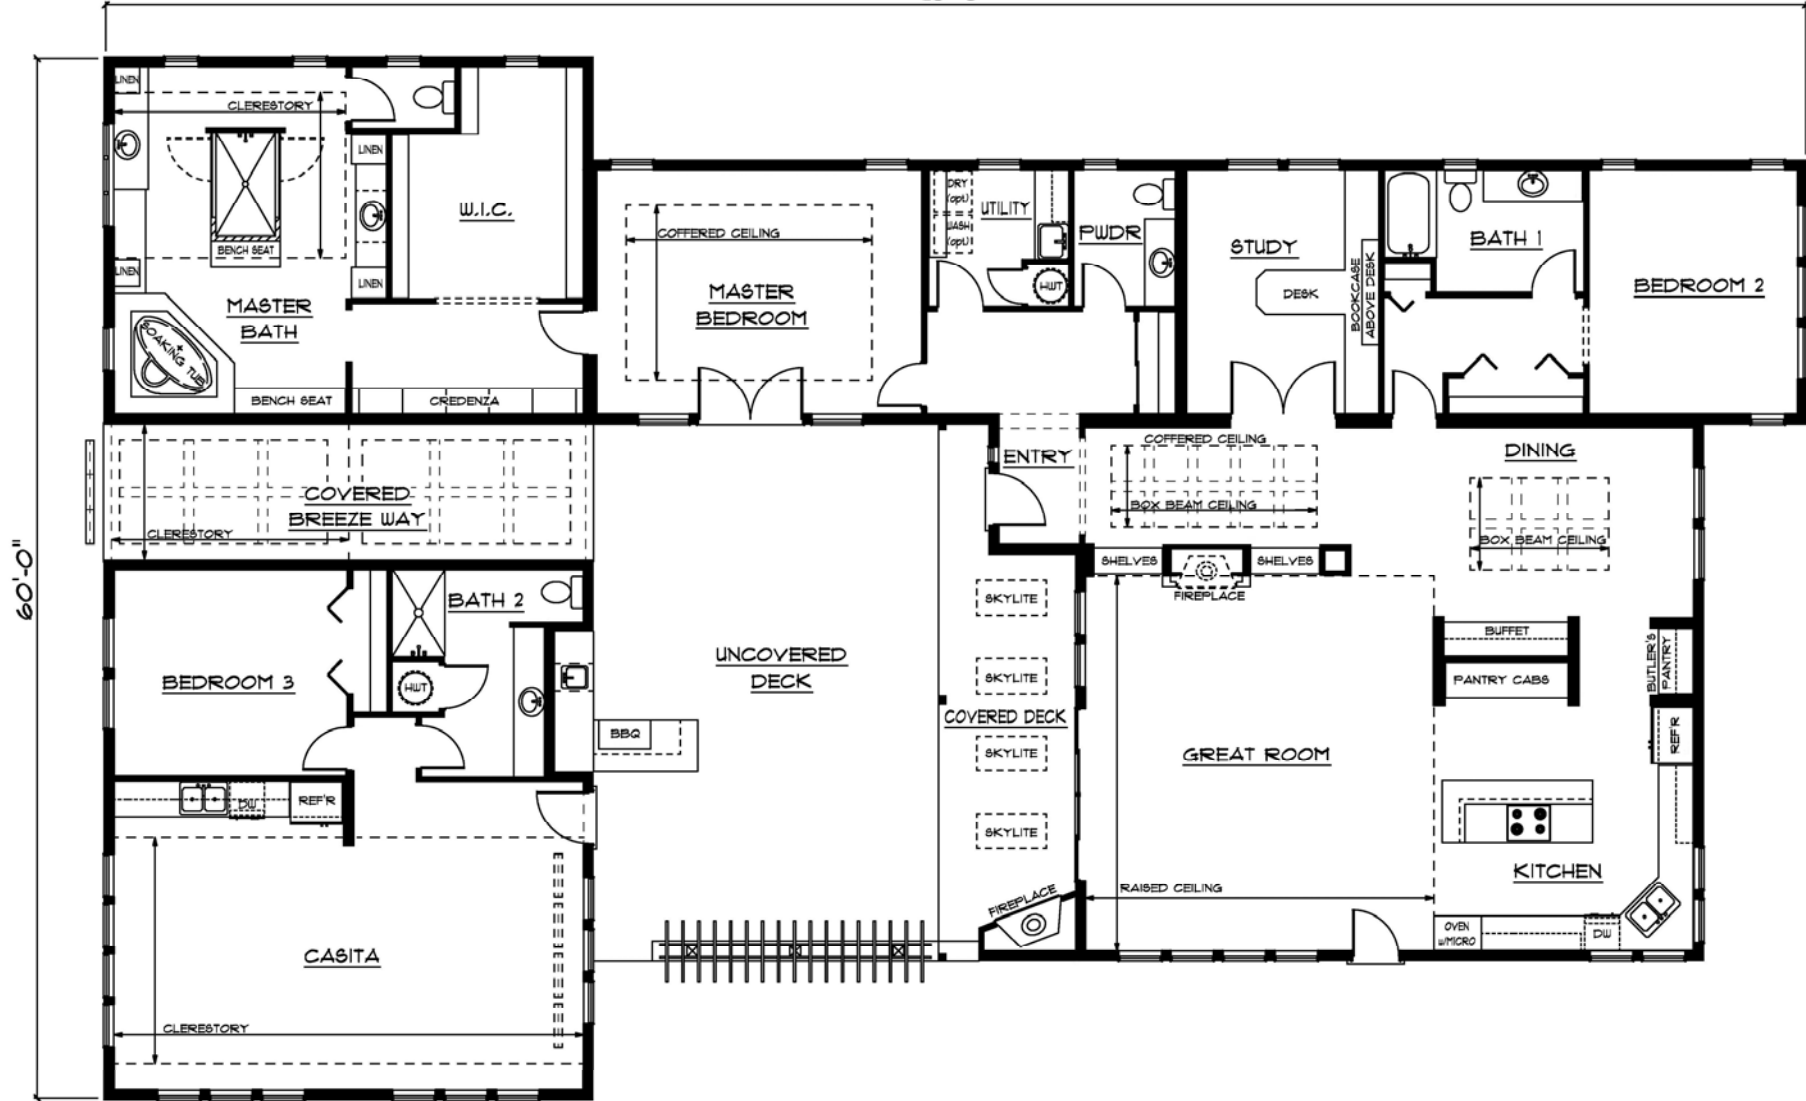

- Featured at 2007 Seattle Home Show
- All finishes and colors selected by award winning interior designer
- Separate living quarters with bedroom, large bath and kitchenette in the casita
- Outdoor kitchen with stainless grill, refrigerator, sink and eating bar
- Enormous deck and breezeway
- Outdoor fireplace at covered deck
- Coffered and box beam ceilings
- Built-in buffet and butler's pantry
- Chef's kitchen with center island
- GE Monogram stainless appliances
- Fireplace with mantle and bookcases
- Hardwoods, tile and quality carpet
- Granite, tile and solid surface counters
- Opulent master bath with his and hers vanities, benches and even more cabinetry
- Gigantic walk-in shower with glimmering glass tile, frameless shower doors and bronze vertical spa fixtures
- Soaking tub with bronze hand shower
- Secondary master suite—easy access
- Vintage black cabinetry with bookcases and built-in desk at study or home office
- Cherry cabinetry and built-in closet system at master suite dressing room
- Impressive tile accents throughout
- Huntwood's Arts and Crafts glazed cabinetry with beadboard and Antiquities hardware
- Custom lighting throughout
- Detailed millwork and decorative ceiling tile
- Kohler and Moen fixtures
- Utility room loaded with cabinetry and sink
- Low maintenance CertainTeed shingle siding
- Exterior details include shutters, corbels dentil molding and clerestory windows
- Trellis and planter boxes
- Four skylites at covered deck
- Audio system in great room and deck

**TIMBERLAND**
HOMES

Regency Park

Architectural Collection 3660 square feet

98'-0"

Remember that all Timberland Floor Plans can be modified.

Two locations to serve you

Mount Vernon Display Village
800-553-9107 360-428-1910
507 E Hickox Road
Mount Vernon, WA 98273